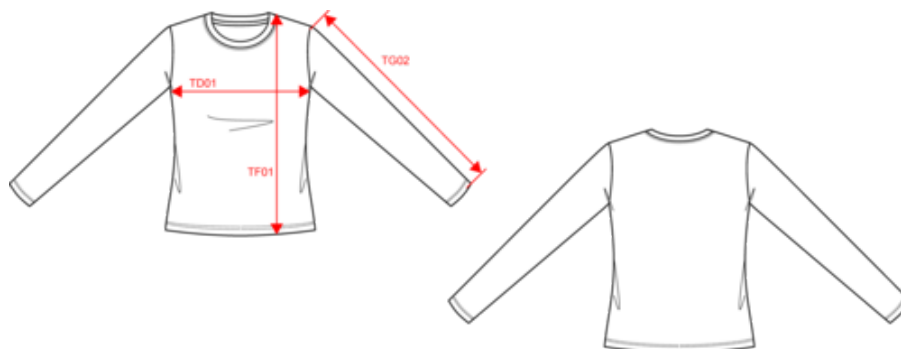

### Dimensions (cm)

Measurements in cm	S	M	L	XL	XXL	3XL
TE01 - 1/2 chest width at 1.5cm below armhole	46.00	49.00	52.00	55.00	58.00	61.00
TF01 - Total height from HSP	62.00	64.00	66.00	68.00	70.00	72.00
TG02 - Long sleeve length	58.75	59.75	60.75	61.75	62.75	63.75